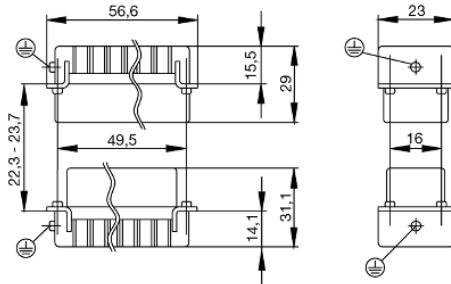

Data sheet

**HDC insert
HDC HA 10 MT**

Weidmüller Interface GmbH & Co. KG
Klingenbergstraße 16
D-32758 Detmold
Germany
Fon: +49 5231 14-0
Fax: +49 5231 14-292083
www.weidmueller.com

Drawings